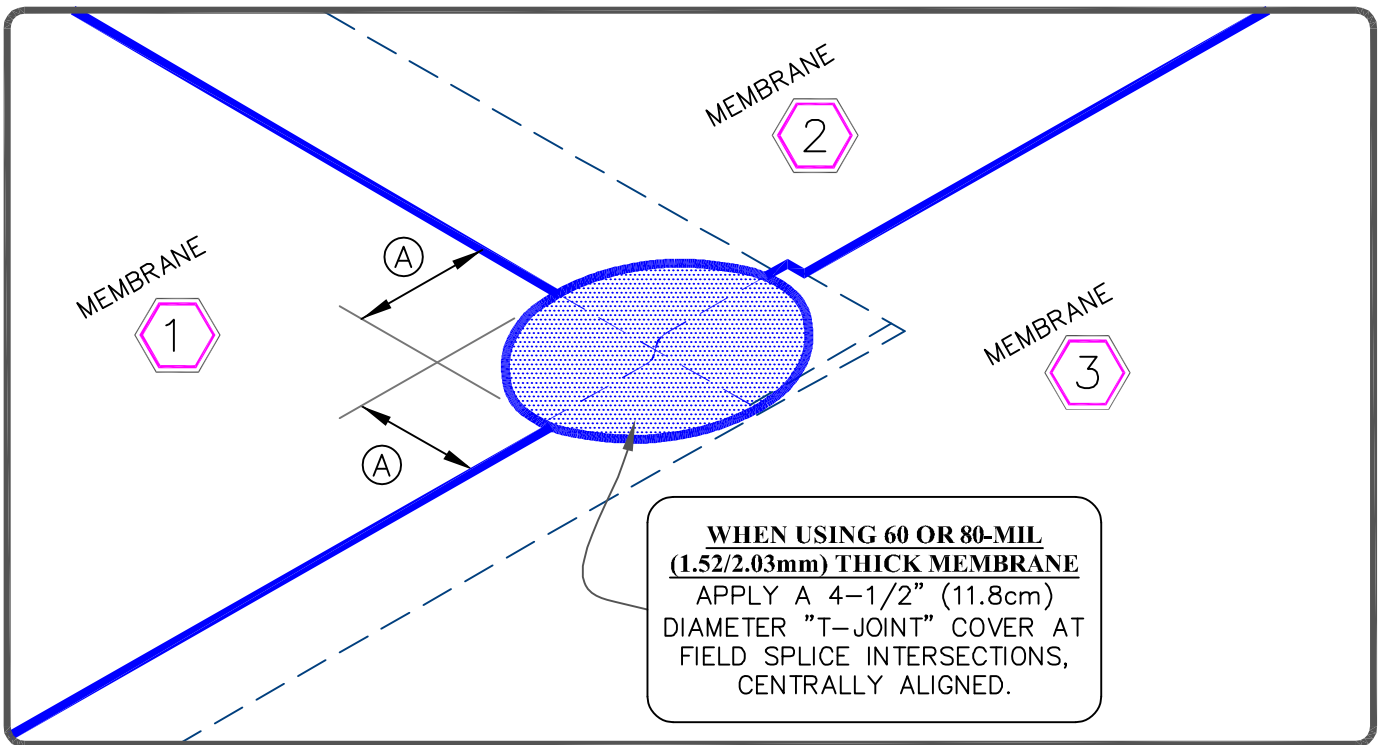

DIMENSIONS		cm	
(A)	2-1/4"	6	MIN.

NOTE:

1. WHEN USING 60-MIL (1.52mm) THICK TPO MEMBRANE, THEN MAXIMUM WARRANTY IS 20 YEARS.

MEMBRANE SPLICE

MAXIMUM WARRANTY: 30 YEARS (SEE NOTE 1)

DETAIL NO.

U-2A