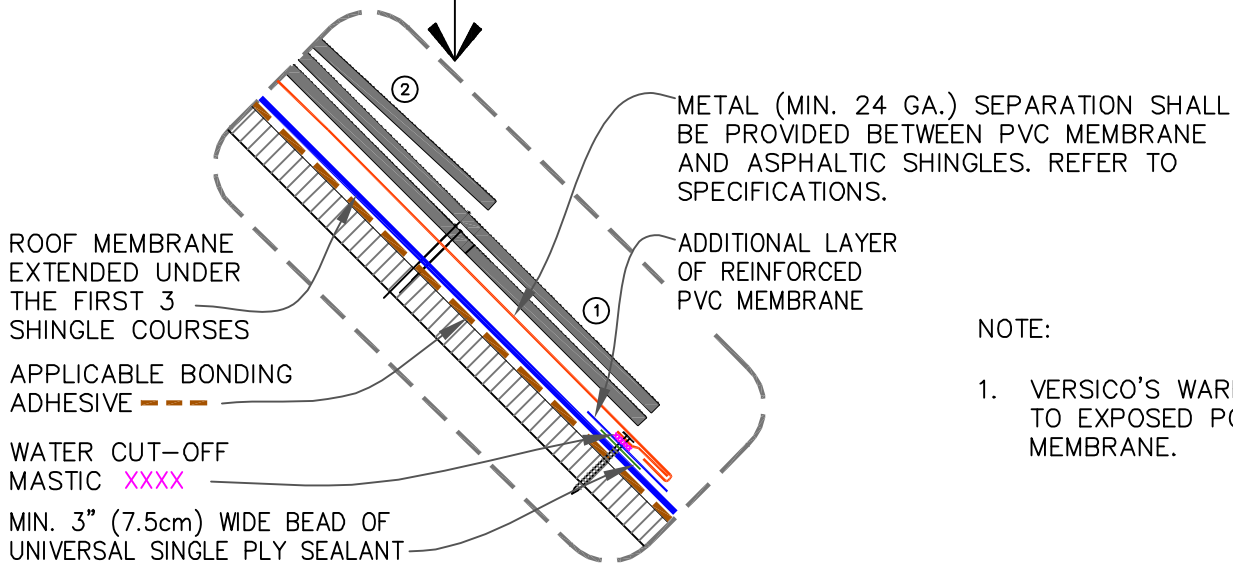

PVC TIE-IN TO METAL ROOF

PVC TIE-IN TO SHINGLED ROOF

NOTE:

1. VERSICO'S WARRANTY IS LIMITED TO EXPOSED PORTION OF ROOF MEMBRANE.

PVC TIE-IN TO SHINGLED ROOF

MAXIMUM WARRANTY: 30 YEARS

— PVC/PVC KEE MEMBRANE  
 APPROVED SUBSTRATE  
0 SEE NOTE  
 PS (PRESSURE SENSITIVE)

TPC (Thermoplastic Common Details)

TPC-13.6