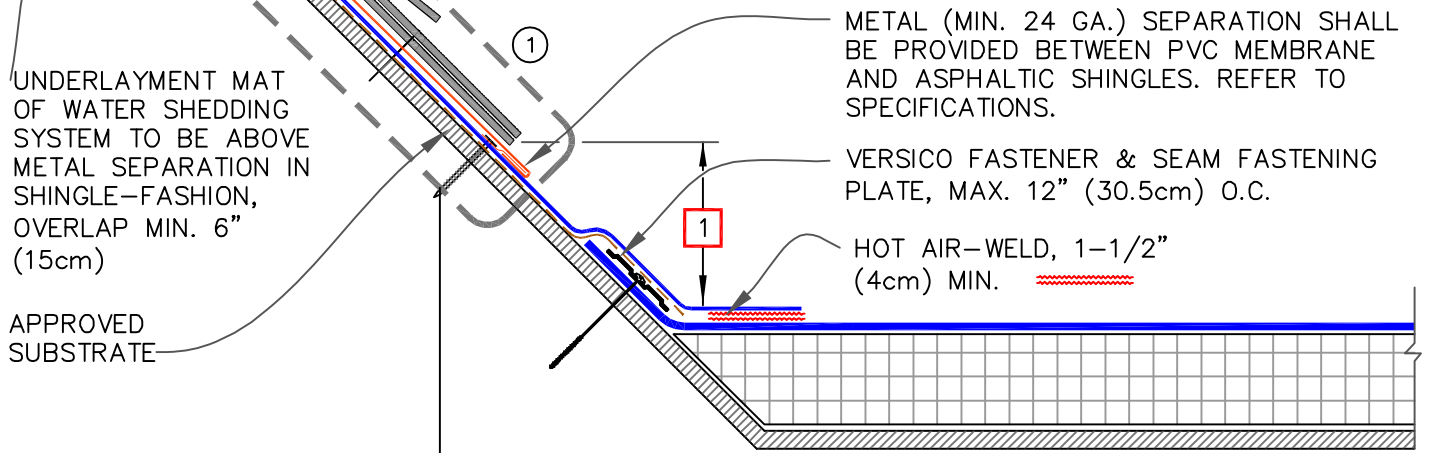

PVC TIE-IN TO METAL ROOF

PVC TIE-IN TO SHINGLED ROOF

NOTE:

1. VERSICO'S WARRANTY IS LIMITED TO EXPOSED PORTION OF ROOF MEMBRANE.

PVC TIE-IN TO SHINGLED ROOF

MAXIMUM WARRANTY: 30 YEARS

— PVC/PVC KEE MEMBRANE  
 APPROVED SUBSTRATE  
0 SEE NOTE  
 PS (PRESSURE SENSITIVE)

TPC (Thermoplastic Common Details)

TPC-13.6