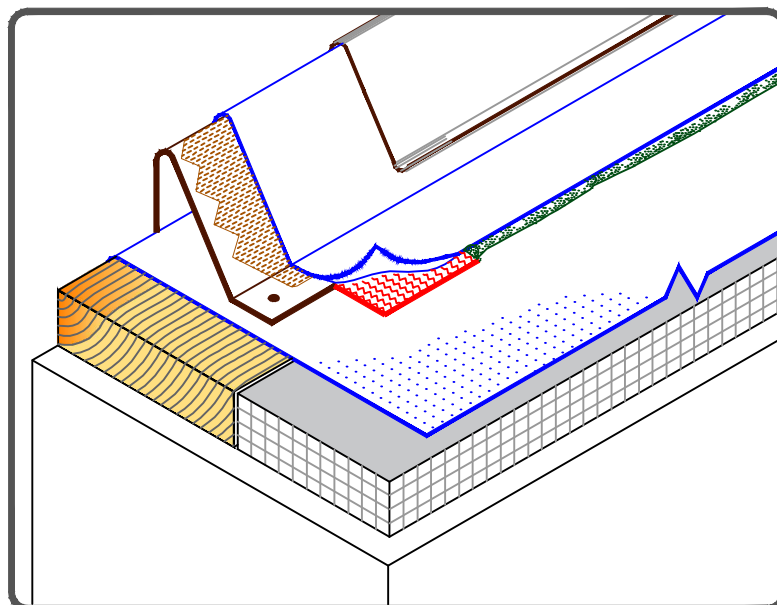

NOTES:

1. REFER TO [SecurEdge SNAP- ON CANTED FASCIA INSTRUCTION MANUAL](#) FOR STEP- BY- STEP INSTALLATION PROCEDURES.
2. WHEN METAL FASCIA BY OTHERS IS USED, FASTENER TYPE AND FASTENING FREQUENCY SHALL BE RECOMMENDED BY METAL EDGE MANUFACTURER.

CARLISLE SecurEdge SNAP-ON CANTED FASCIA

MAXIMUM WARRANTY: 30 YEARS

DETAIL NO.

U- 1D

U (Universal Detail)