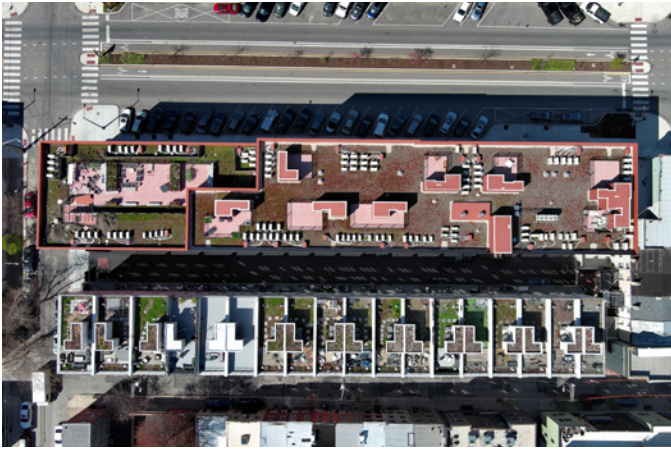

Process

This was a new construction project on a pre-sloped deck. The crew from Topline Construction was able to install two layers of 2.6"-thick polyiso and one layer of .5" SecurShield HD Cover Board in one shot using fasteners. Their next step was using sprayable CAV-GRIP 3V Adhesive to attach the Terra Cotta TPO to the .5" SecurShield. The crew reported that the Terra Cotta was easy to use and no different than using a white TPO. After installing the membrane, the crew used Versico's 24" Terra Cotta TPO Flashing to complete the project.

Once the roofing system was completed, a roof garden system was installed on the building, allowing for a community roof deck. Ray Philly, which is the name of the building, states on their website "Ray is a place for art, the people who make it and the people who love it."

A SINGLE SOURCE FOR SINGLE-PLY ROOFING

800.992.7663 • www.versico.com