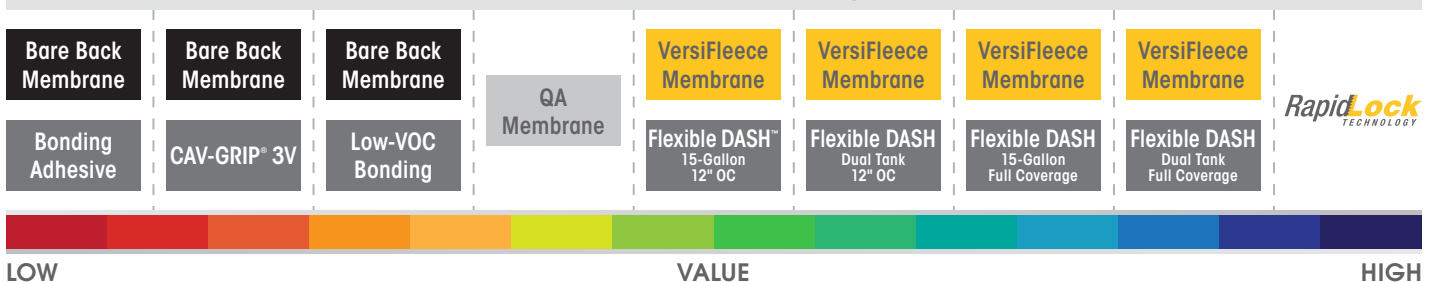

Product Positioning