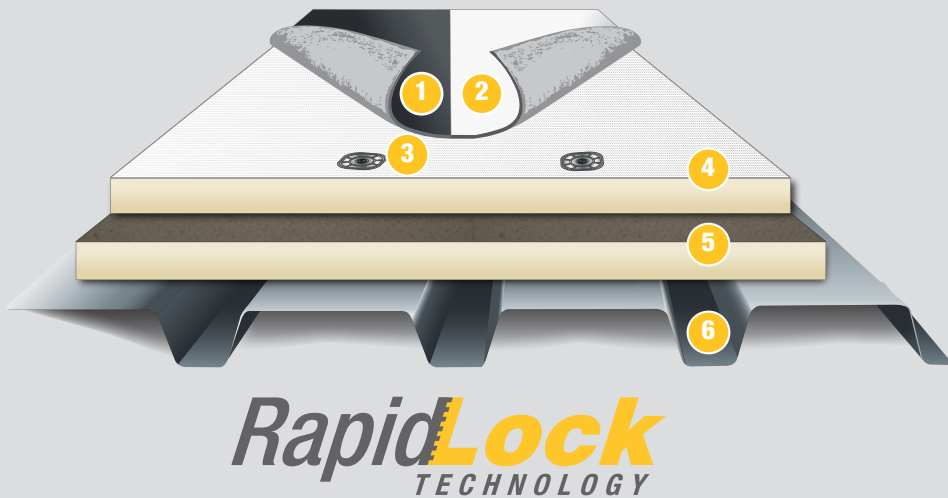

## RapidLock Roofing System

- 1 VersiFleece® RL™ EPDM Membrane with RapidLock Technology
- 2 VersiFleece RL TPO or VersiFleece RL PVC Membrane with RapidLock Technology
- 3 Insulation Fasteners and Plates
- 4 VersiCore® RL Polyiso, SecurShield® RL Polyiso, SecurShield HD RL, or SecurShield HD Composite RL Polyiso with RapidLock Technology
- 5 VersiCore Polyiso or SecurShield Polyiso
- 6 Steel Deck

### Overview

Versico's RapidLock (RL) Roofing System is a revolutionary membrane attachment method that provides a fully adhered system without the use of adhesives. The RL system utilizes VELCRO® Brand Securable Solutions along with 115-mil and 145-mil VersiFleece RL EPDM or 115-mil and 135-mil in both VersiFleece RL TPO and VersiFleece RL PVC to achieve performance on par with traditional fully adhered single-ply systems. Underlayment options include 2.0" VersiCore RL, 2.0" SecurShield RL Polyiso, or 0.5" SecurShield HD RL Polyiso. The RL system is VOC- and odor-free, has no application temperature restrictions, and provides significant labor savings thanks to the simplicity of the system and ease of installation.

### System Features & Benefits

- No application temperature restrictions
- VOC- and odor-free
- Adhesive-less system saves time and labor
- Integrated with an adhered slip sheet for ease of installation
- Factory Mutual wind uplift ratings comparable to traditional fully adhered single-ply systems
- Excellent resistance to hail and punctures