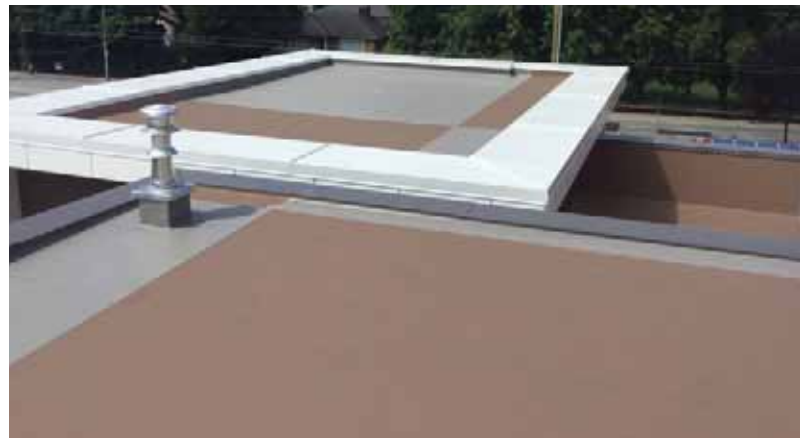

Carlisle's Sure-Weld™ HS TPO Special Color Program

Turn your roof into a canvas with Carlisle's TPO Special Color Program. The leader in single-ply technology offers more pre-formulated colors than any other manufacturer in the marketplace with reinforced membrane available in 10' x 100' sheets, non-reinforced flashing available in 24" x 50' rolls, Contour Ribs, custom accessories and flashings, and TPO coated metal available in 4' x 10' sheets.

Rock Brown

Slate Gray

Terra Cotta

Patina Green

Medium Bronze

SURE-WELD TPO COLORS IN STOCK

White

Gray

Tan

**Color samples printed here are approximations. For actual colors, request a sample of TPO Special Color membrane.*

***Special Color membranes will 'fade' over time mainly due to the ultraviolet portion of sunlight. Since most roof surfaces are exposed to variable sunlight, some areas will be more susceptible to color changes caused by UV fading. Warranties for Special Color membranes do not cover fading of colors.*