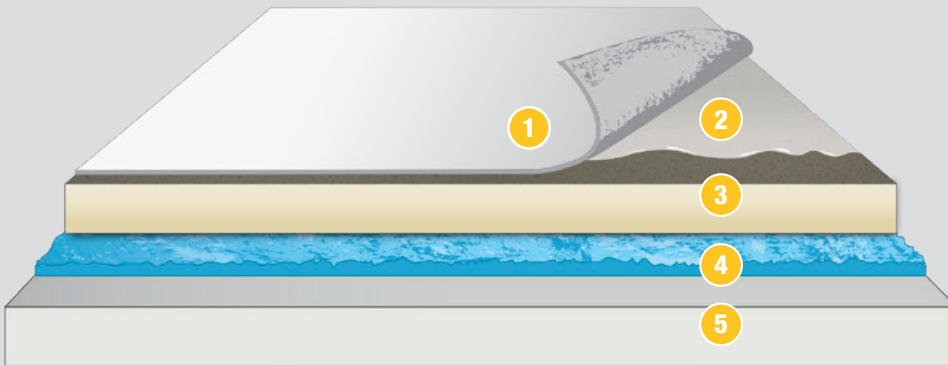

Water Based Adhesives - Aqua Base 120 or HydroBond™

Typical Application

- 1 VersiFleece TPO, PVC, or KEE HP Membrane
- 2 Aqua Base 120 or HydroBond Bonding Adhesive
- 3 Approved Versico Insulation
- 4 Flexible DASH Adhesive
- 5 Approved Roof Deck

VersiFleece Membranes for adhered roofing systems are available in the following:

Membrane	Thicknesses	Color
VersiFleece TPO	100-mil	White, Gray, and Tan
	115-mil	White, Gray, and Tan*
	135-mil	White, Gray, and Tan
VersiFleece PVC	115-mil	White, Gray, Tan, Light Gray, and Slate Gray
	135-mil	White, Gray, Tan, Light Gray, and Slate Gray
VersiFleece KEE HP	105-mil	White, Gray, and Tan
	115-mil	White, Gray, and Tan
	135-mil	White, Gray, Tan, and Light Gray

*Five special colors are available: medium bronze, patina green, rock brown, terra cotta, and slate gray

System Features & Benefits

- Non-penetrating, low noise
- Low VOC solution
- 33-50% greater puncture resistance compared to standard membranes

Existing or New Deck Type	New Construction							Re-roofing		
	Steel	Plywood or OSB	Structural Lightweight Concrete	LWIC	Structural Concrete	Wood Planks	Gypsum & Fibrous Cement	Smooth-Surfaced BUR	Gravel-Surfaced BUR	Existing Single-Ply
Insulation Required	Yes	No	No	Yes	No	No	Yes	Yes	Yes	Yes
Recommended Insulations	Versico Polyiso, DensDeck® Prime, SECUROCK® or SecurShield® HD over acceptable insulation									
Insulation Attached By	Flexible DASH Adhesive or HPV Fasteners									
Membrane Attached By	Aqua Base 120 Bonding Adhesive or HydroBond Water-Based Adhesive									