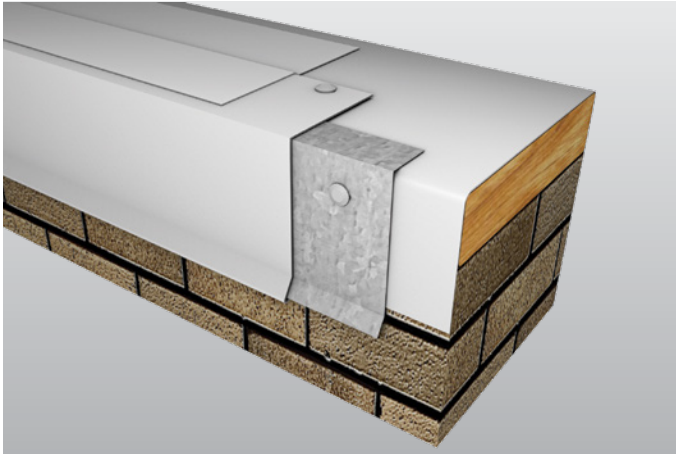

## TPO-Coated Drip Edge

### Overview

Carlisle's SecurWeld-TPO Coated Drip Edge features a 22GA L-shaped continuous cleat with pre-slotted fastening holes for ease of installing provided fasteners as well as a TPO-coated 24GA metal cover. SecurWeld TPO-Coated Drip Edge is manufactured in 12' lengths.

### Features and Benefits

- » Carlisle's metal TPO-coating is 30 – 50% thicker than the competition
- » Coated with Carlisle non-reinforced TPO film to ensure compatibility
- » Variety of face heights are available, with or without cleat
- » Florida Building Code approved (with cleat)
- » ANSI/SPRI/FM 4435/ES-1 tested to comply with International Building Code requirements (with cleat)
- » Standard flange width of 3.5"
- » Factory-fabricated miters and accessories ensure a proper fit and provide a cleaner appearance while eliminating the need for field fabrication

### Quality Assurance

Tested per ANSI/SPRI/FM 4435/ES-1 Test Methods RE-1 and RE-2 for evaluation of membrane securement strength. Fascia shall be certified by Carlisle to design pressures as indicated in current edition of ANSI/SPRI ED-1 Design Standard for Edge Systems Used with Low Slope Roofing Systems. Meets requirements of the International Building Code. Florida Building Code approved (with cleat).