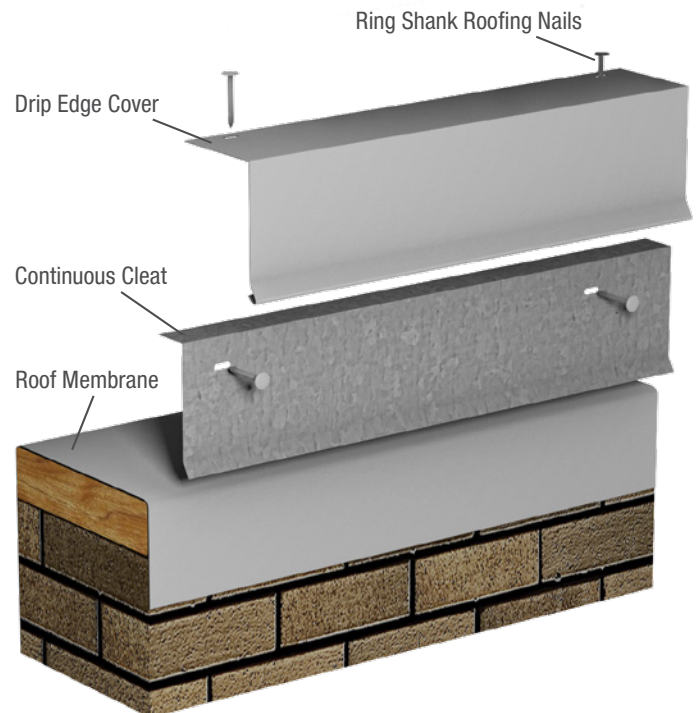

Warranty

Carlisle's SecurWeld TPO-Coated Drip Edge is warranted in conjunction with the roofing system, in an edge to edge warranty up to 30 years with 100mph windspeeds.