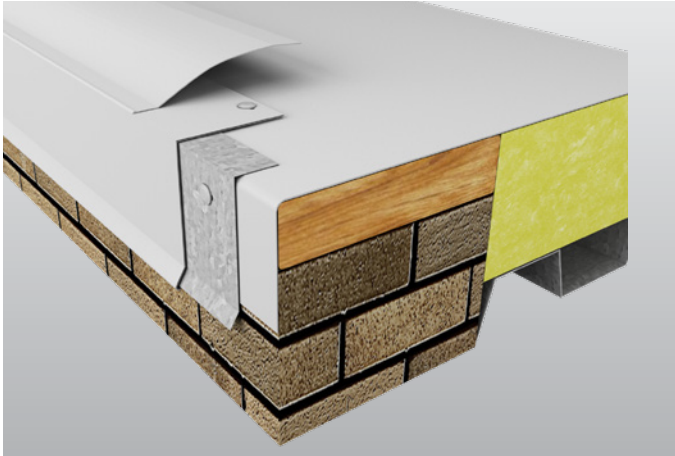

SecurWeld™ METAL

TPO Skirted Drip Edge

Overview

Carlisle's SecurWeld TPO Skirted Drip Edge features a 22GA L-shaped continuous cleat as well as a TPO coated 24GA metal cover. Additionally, a 60-mil (1.52 mm) 6"-wide, pre-attached, factory-heat-welded TPO membrane flashing skirt facilitates a quicker installation and lowers labor costs. Manufactured in 12' lengths, this product features pre-punched fastening holes for provided fasteners that are slotted to allow for proper thermal movement of materials.

Features and Benefits

- » Manufactured in 12' lengths with pre-punched holes that are slotted to allow for proper thermal movement of materials
- » Factory-applied Carlisle Sure-Weld TPO Flashing saves labor
- » ANSI/SPRI/FM 4435/ES-1 tested to comply with International Building Code requirements
- » Florida Building Code Approved
- » Available in face sizes from 1 ¼" - 8", with or without cleat
- » Standard flange width of 3.5"
- » Factory-fabricated miters and accessories ensure a proper fit and provide a cleaner appearance while eliminating the need for field fabrication

Installation

For complete installation instructions, refer to Carlisle specifications and details or visit www.metalera.com/brands/carlisle.

Finishes

- » Available in any of Carlisle's 3 standard TPO colors including White, Gray, and Tan or 5 special TPO colors including Rock Brown, Slate Gray, Terra Cotta, Patina Green, and Medium Bronze.

Quality Assurance

Tested per ANSI/SPRI ES-1 Test Methods RE-1 and RE-2 for evaluation of membrane securement strength. Fascia shall be certified by Carlisle to design pressures as indicated in current edition of ANSI/SPRI ED-1 Design Standard for Edge Systems Used with Low Slope Roofing Systems. This product meets the requirements of the International Building Code and is Florida Building Code Approved.