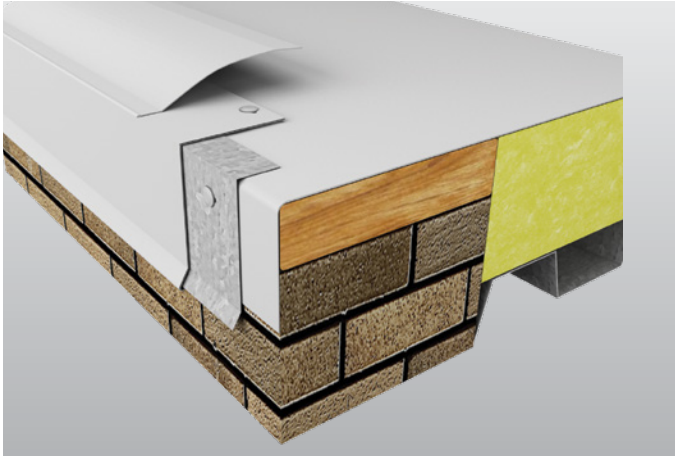

SecurWeld™ METAL

PVC Skirted Drip Edge

Overview

Carlisle's SecurWeld PVC Skirted Drip Edge features a 22GA L-shaped continuous cleat as well as a PVC coated 24GA metal cover. Additionally, a 60-mil (1.52 mm) 6"-wide, pre-attached, factory-heat-welded PVC membrane flashing skirt facilitates a quicker installation and lowers labor costs. Manufactured in 10' lengths, this product features pre-punched fastening holes for provided fasteners that are slotted to allow for proper thermal movement of materials.

Features and Benefits

- » Manufactured in 10' lengths with pre-punched holes that are slotted to allow for proper thermal movement of materials
- » Factory-applied Carlisle Sure-Flex™ PVC Flashing saves labor
- » ANSI/SPRI ES-1 tested to comply with International Building Code requirements
- » Florida Building Code Approved
- » Available in face sizes from 1 ¼" – 8", with or without cleat
- » Standard flange width of 3.5"
- » Factory-fabricated miters and accessories ensure a proper fit and provide a cleaner appearance while eliminating the need for field fabrication

Installation

For complete installation instructions, refer to Carlisle specifications and details or visit www.metalera.com/brands/carlisle.

Finishes

- » Available in any of Carlisle's PVC colors, including white, gray, tan, light gray, and slate gray.

Quality Assurance

Tested per ANSI/SPRI/FM 4435/ES-1 Test Methods RE-1 and RE-2 for evaluation of membrane securement strength. Fascia shall be certified by Carlisle to design pressures as indicated in current edition of ANSI/SPRI ED-1 Design Standard for Edge Systems Used with Low Slope Roofing Systems. This product meets the requirements of the International Building Code and is Florida Building Code Approved.