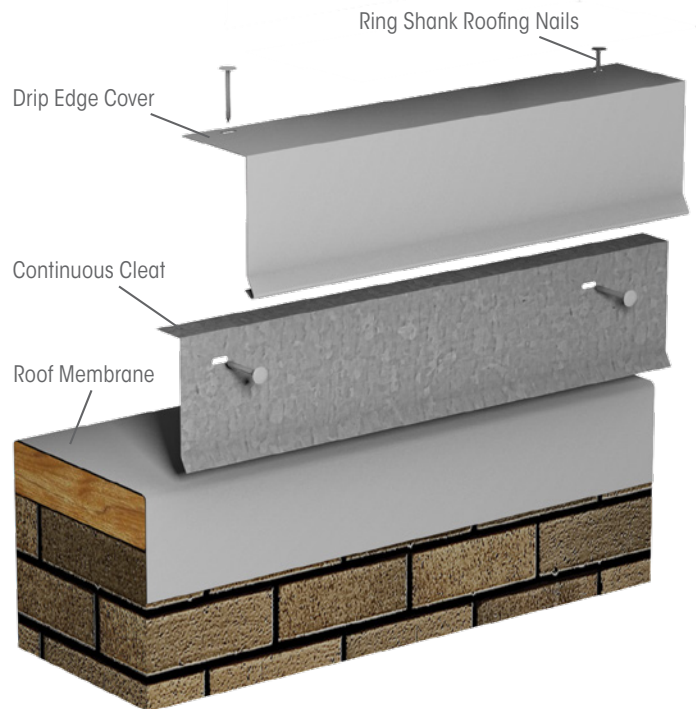

Warranty

Versico's VersiTrim PVC-Coated Drip Edge is warranted in conjunction with the roofing system, in an edge to edge warranty up to 30 years with 100mph windspeeds.

A SINGLE SOURCE FOR SINGLE-PLY ROOFING

800.992.7663 • www.versico.com