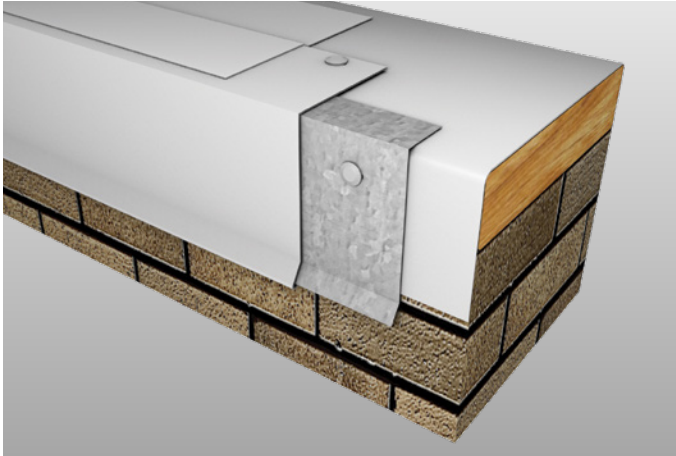

# VersiTrim™ PVC-Coated Drip Edge

## Overview

Versico's VersiTrim PVC-Coated Drip Edge features a 22GA L-shaped continuous cleat with pre-slotted fastening holes for ease of installing provided fasteners as well as PVC-coated 24GA metal cover. VersiTrim PVC-Coated Drip Edge is manufactured 10' lengths.

## Features and Benefits

- Versico's metal PVC-coating is 30 – 50% thicker than the competition.
- Coated with Versico non-reinforced PVC film to ensure compatibility.
- Variety of face heights are available, with or without cleat.
- Florida Building Code approved (with cleat).
- ANSI/SPRI/FM 4435/ES-1 tested to comply with International Building Code requirements (with cleat).
- Standard flange width of 3.5".
- Factory-fabricated miters and accessories ensure a proper fit and provide a cleaner appearance while eliminating the need for field fabrication.

## Quality Assurance

Tested per ANSI/SPRI/FM 4435/ES-1 Test Methods RE-1 and RE-2 for evaluation of membrane securement strength. Fascia shall be certified by Versico to design pressures as indicated in current edition of ANSI/SPRI ED-1 Design Standard for Edge Systems Used with Low Slope Roofing Systems. Meets requirements of the International Building Code. Florida Building Code approved (with cleat).