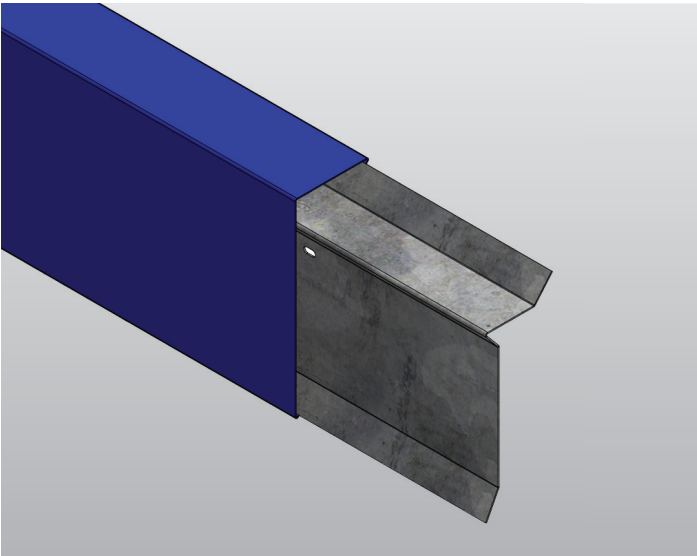

SureTite Snap-On Fascia Cleat

Snap-On Fascia Profile