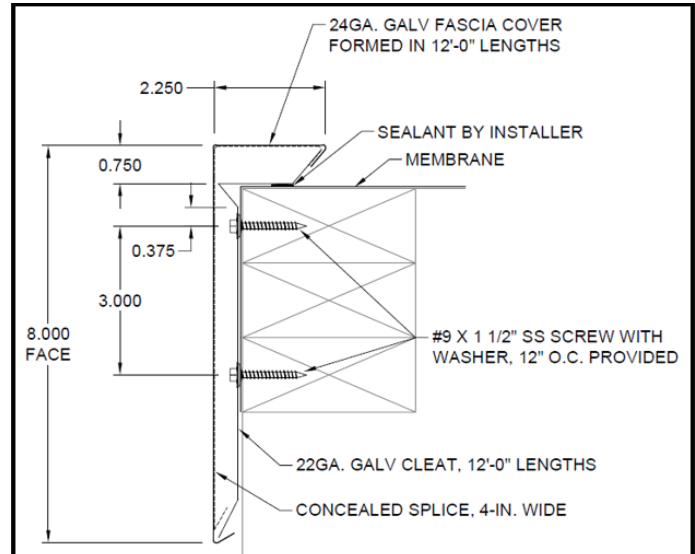

SureTite Snap-On Fascia Cleat

Snap-On Fascia Profile