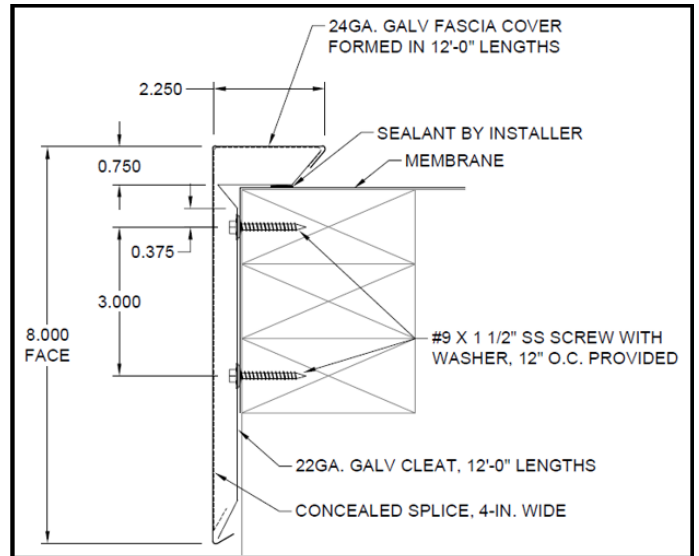

SureTite Snap-On Fascia Cleat

Snap-On Fascia Profile