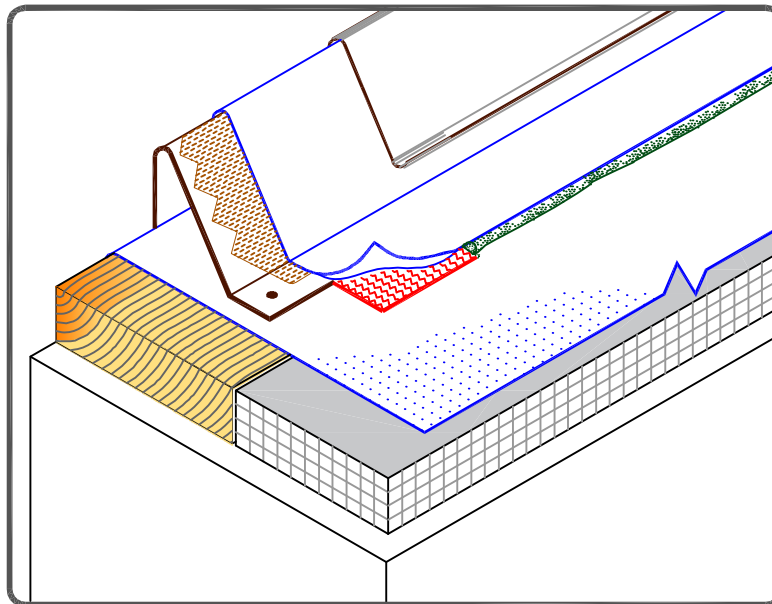

NOTES:

1. REFER TO [SecurEdge SNAP-ON CANTED FASCIA INSTRUCTION MANUAL](#) FOR STEP-BY-STEP INSTALLATION PROCEDURES.
2. WHEN METAL FASCIA BY OTHERS IS USED, FASTENER TYPE AND FASTENING FREQUENCY SHALL BE RECOMMENDED BY METAL EDGE MANUFACTURER.

CARLISLE SecurEdge SNAP-ON CANTED FASCIA

MAXIMUM WARRANTY: 30 YEARS

DETAIL NO.

U-1D