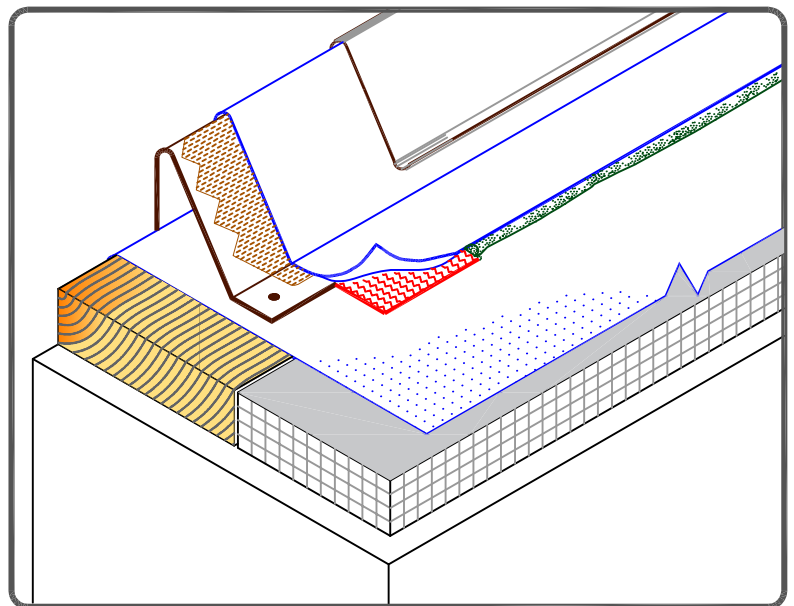

NOTES:

1. REFER TO [SecurEdge 200 INSTRUCTION MANUAL](#) FOR STEP-BY-STEP INSTALLATION PROCEDURES.
2. WHEN METAL FASCIA BY OTHERS IS USED, FASTENER TYPE AND FASTENING FREQUENCY SHALL BE RECOMMENDED BY METAL EDGE MANUFACTURER.

CARLISLE SecurEdge 200

MAXIMUM WARRANTY: 30 YEARS

DETAIL NO.

U-1D