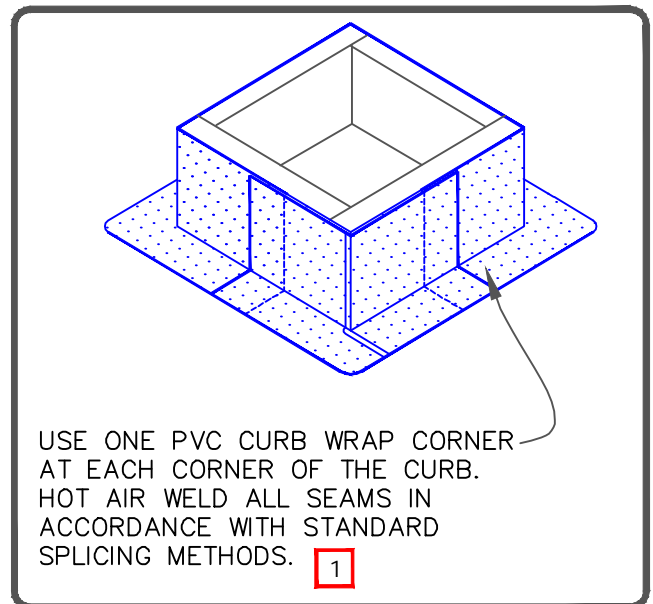

NOTES:

1. FOUR CURB WRAP CORNERS WILL COMPLETELY FLASH A MAXIMUM CURB SIZE OF 3'X3' (91cmX 91cm). FOR LARGER CURBS USE THE PVC CURB WRAP CORNERS IN CONJUNCTION WITH ADDITIONAL SECTIONS OF PVC MEMBRANE.
2. REFER TO CARLISLE SPECIFICATIONS FOR ACCEPTABLE CARLISLE FASTENERS AND PLATES.
3. CUSTOM SIZES ARE AVAILABLE FOR CURB FLASHING HEIGHTS GREATER THAN 12" (30cm).

CFA (CERTIFIED FABRICATED ACCESSORIES)

	CURB FLASHING WITH CFA PVC CURB WRAP CORNERS		DETAIL NO. U5- C
	MAXIMUM WARRANTY: 30 YEARS	U (Universal Detail)	