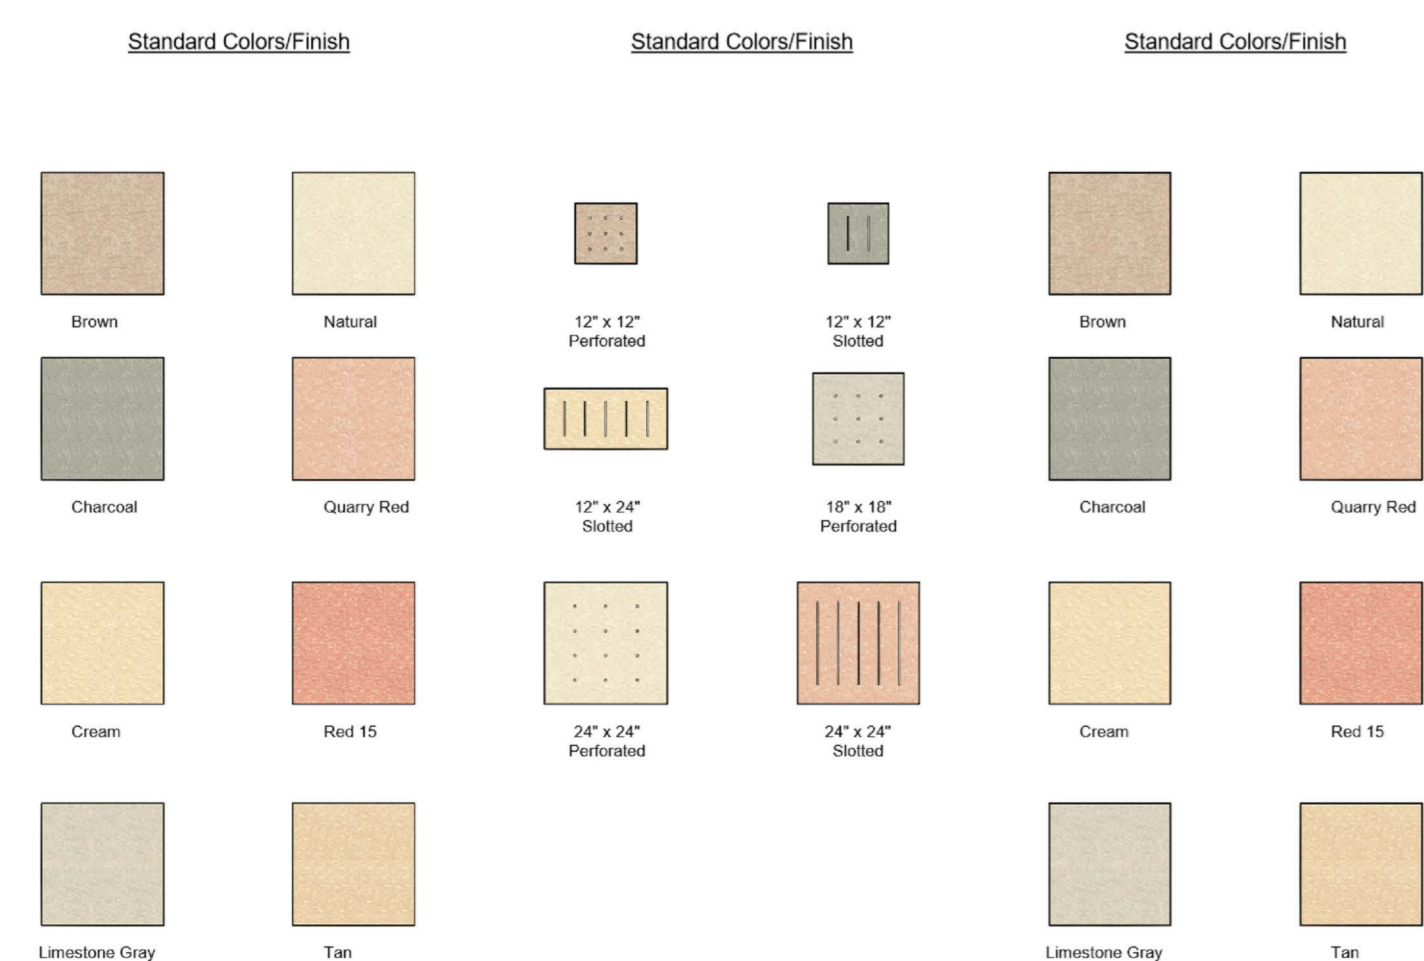

HANOVER®
Architectural Products

Pedestal Pavers
Drainage Pavers
Prest Pavers