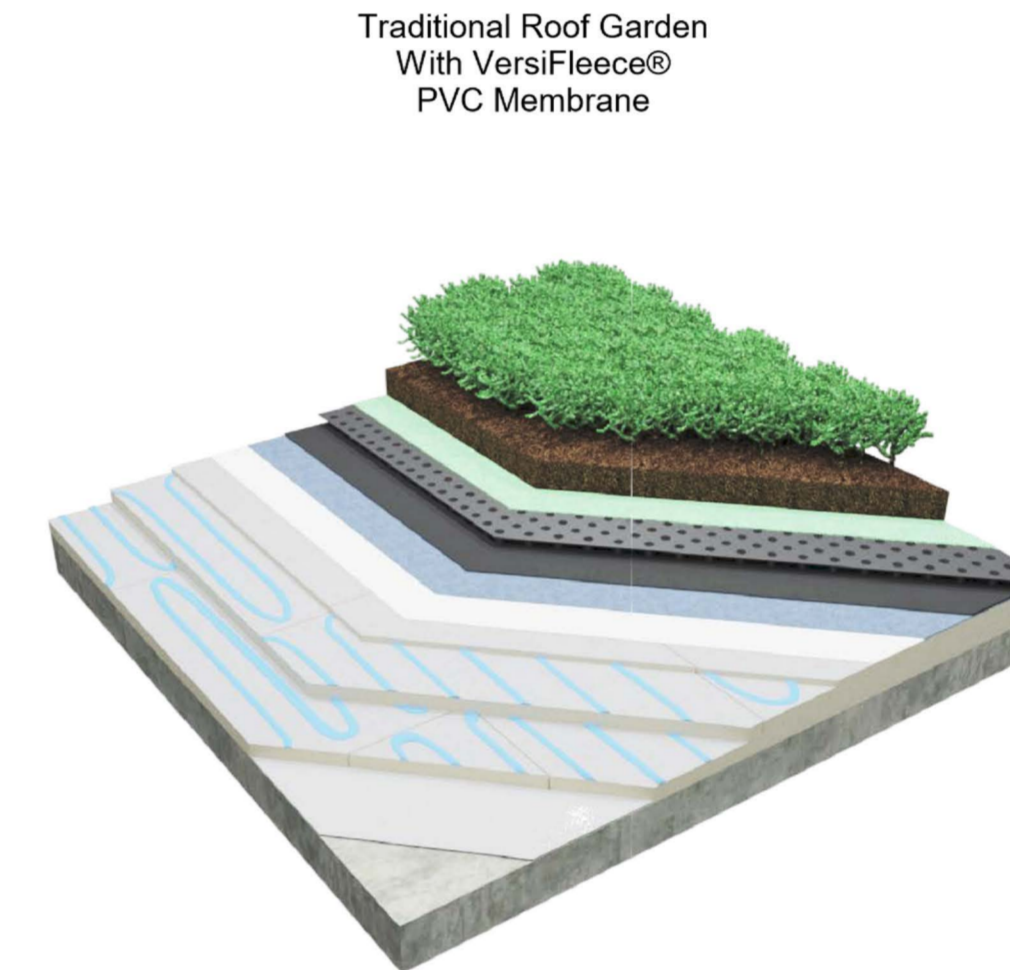

VERSICO
 ROOFING SYSTEMS
ROOF GARDEN
 Roofing Systems
 &
Plaza Paver Systems

Aluminum Drain Boxes

Aluminum Roof Garden Edging

Easy-Bend Aluminum Roof Garden Edging

Carlisle Rubber Pavers

EPDM VEGETATED ROOF TRADITIONAL

PVC VEGETATED ROOF TRADITIONAL

FLEECE PVC VEGETATED ROOF TRADITIONAL

TPO VEGETATED ROOF TRADITIONAL

FLEECE TPO VEGETATED ROOF TRADITIONAL

KEE HP VEGETATED ROOF TRADITIONAL

FLEECE KEE HP VEGETATED ROOF TRADITIONAL