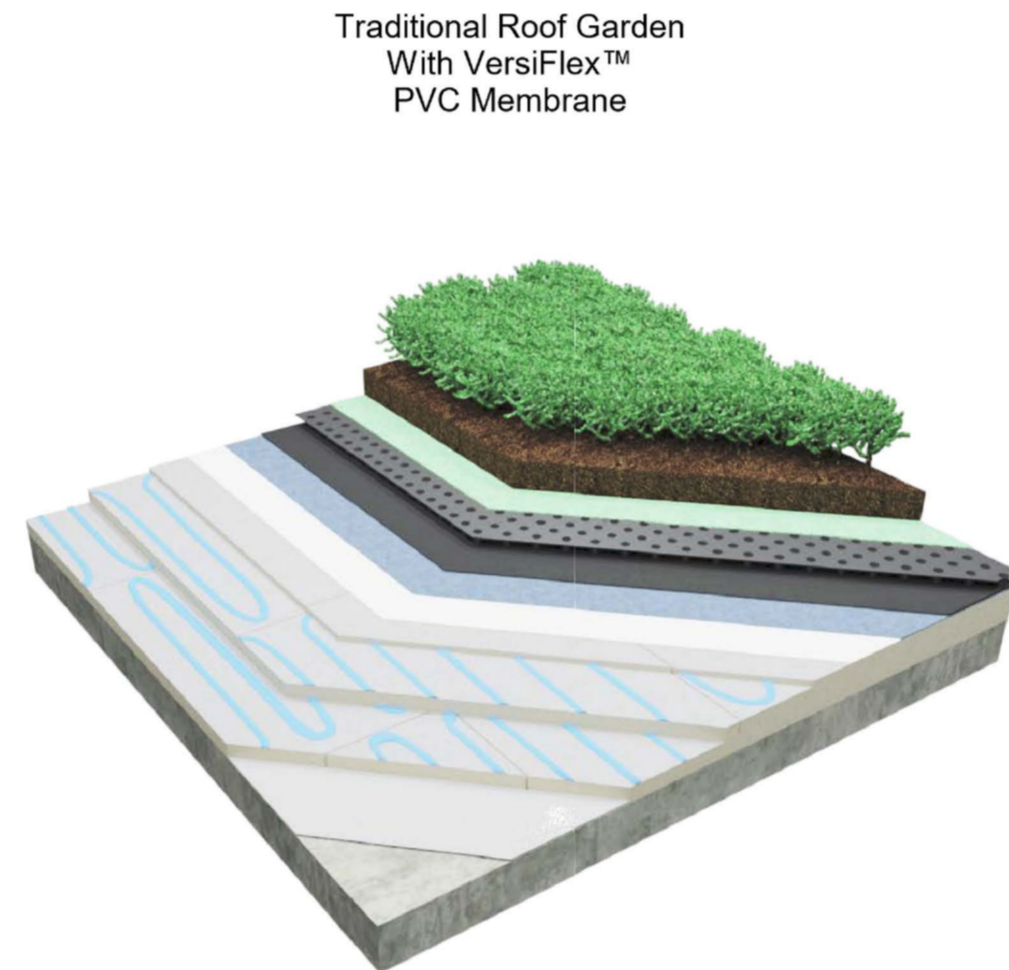

VERSICO
 ROOFING SYSTEMS
ROOF GARDEN
 Roofing Systems
 &
Plaza Paver Systems

Aluminum Drain Boxes

Aluminum Roof Garden Edging

Easy-Bend Aluminum Roof Garden Edging

Carlisle Rubber Pavers

EPDM VEGETATED ROOF TRADITIONAL

PVC VEGETATED ROOF TRADITIONAL

FLEECE PVC VEGETATED ROOF TRADITIONAL

TPO VEGETATED ROOF TRADITIONAL

FLEECE TPO VEGETATED ROOF TRADITIONAL

KEE HP VEGETATED ROOF TRADITIONAL

FLEECE KEE HP VEGETATED ROOF TRADITIONAL