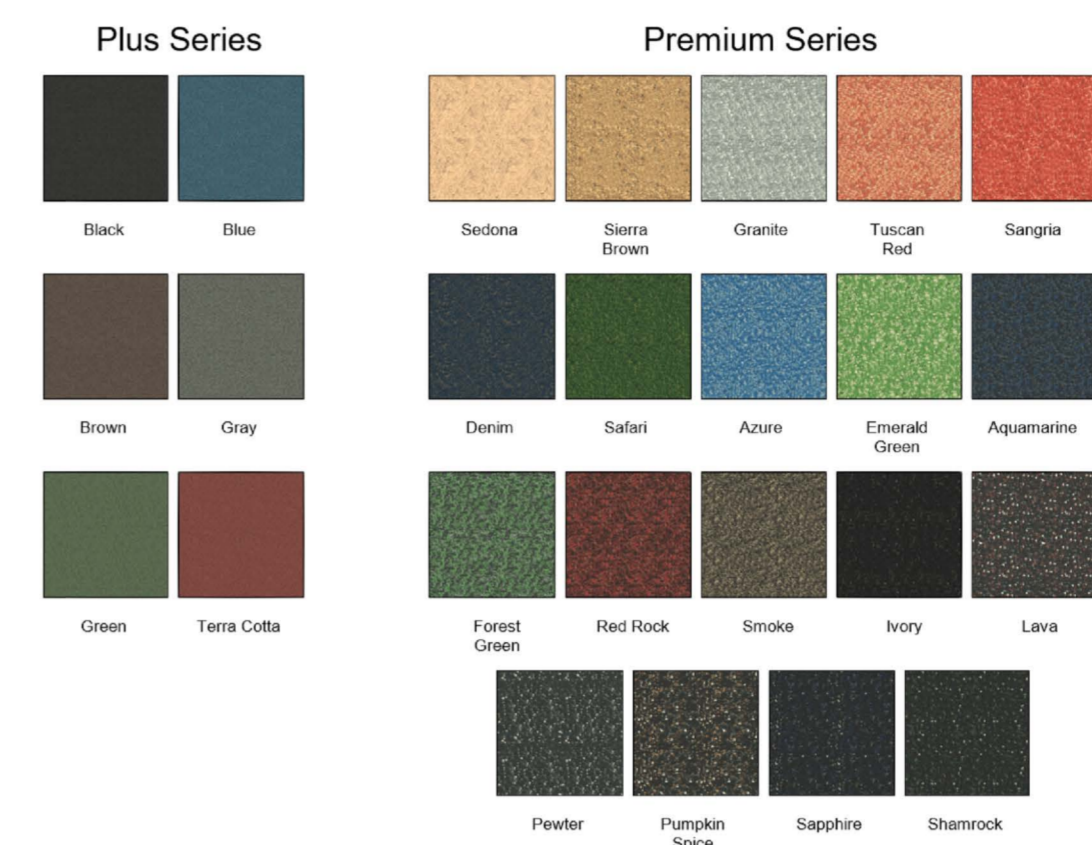

VERSICO
 ROOFING SYSTEMS
ROOF GARDEN
 Roofing Systems
 &
Plaza Paver Systems

Aluminum Drain Boxes

Aluminum Roof Garden Edging

Easy-Bend Aluminum Roof Garden Edging

Carlisle Rubber Pavers

EPDM VEGETATED ROOF TRADITIONAL

PVC VEGETATED ROOF TRADITIONAL

FLEECE PVC VEGETATED ROOF TRADITIONAL

TPO VEGETATED ROOF TRADITIONAL

FLEECE TPO VEGETATED ROOF TRADITIONAL

KEE HP VEGETATED ROOF TRADITIONAL

FLEECE KEE HP VEGETATED ROOF TRADITIONAL