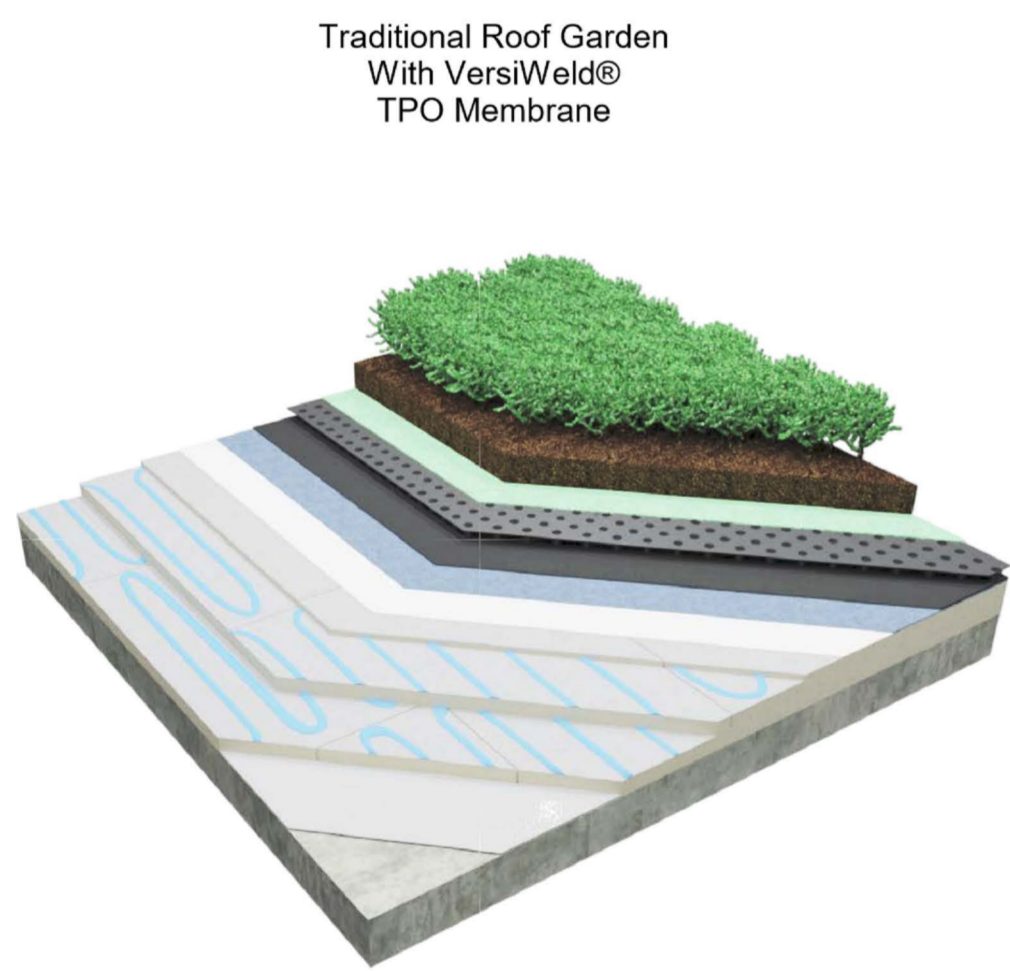

VERSICO
 ROOFING SYSTEMS
ROOF GARDEN
 Roofing Systems
 &
Plaza Paver Systems

Aluminum Drain Boxes

Aluminum Roof Garden Edging

Easy-Bend Aluminum Roof Garden Edging

Carlisle Rubber Pavers

EPDM VEGETATED ROOF TRADITIONAL

PVC VEGETATED ROOF TRADITIONAL

FLEECE PVC VEGETATED ROOF TRADITIONAL

TPO VEGETATED ROOF TRADITIONAL

FLEECE TPO VEGETATED ROOF TRADITIONAL

KEE HP VEGETATED ROOF TRADITIONAL

FLEECE KEE HP VEGETATED ROOF TRADITIONAL