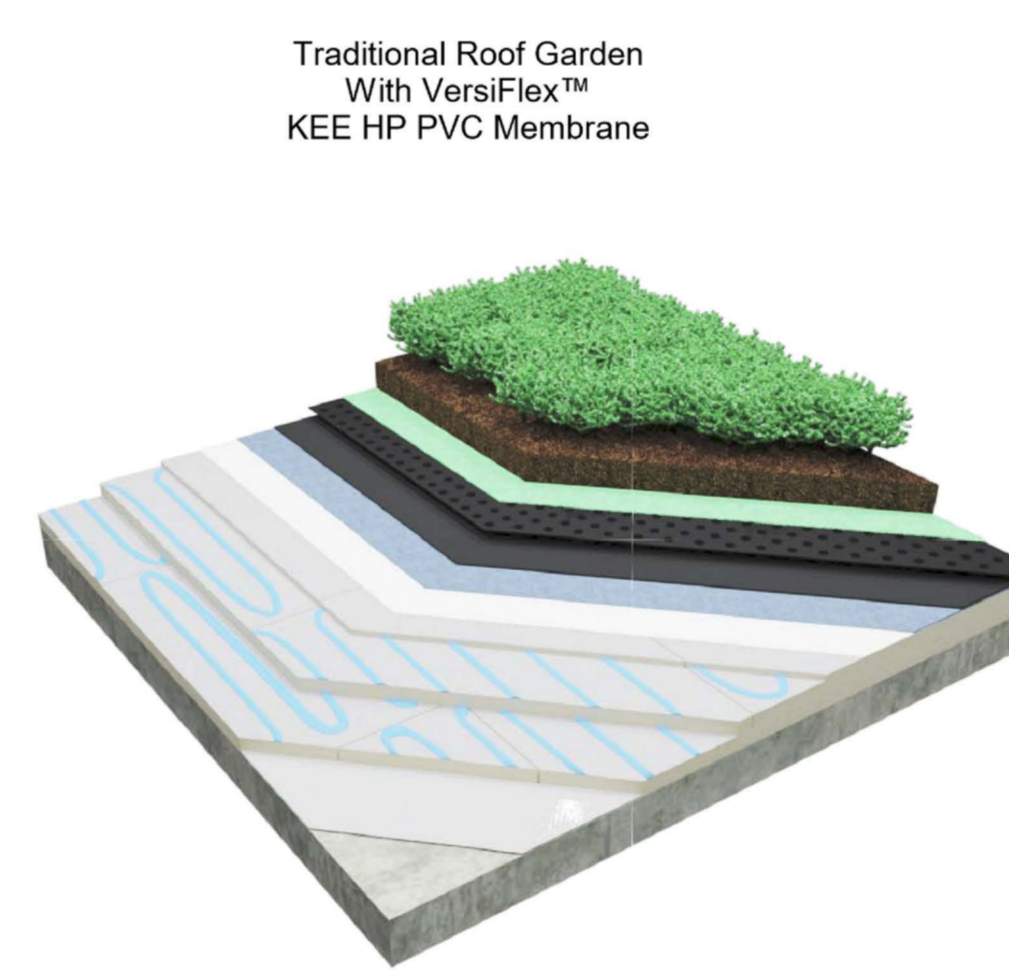

VERSICO
 ROOFING SYSTEMS
ROOF GARDEN
 Roofing Systems
 &
Plaza Paver Systems

Aluminum Drain Boxes

Aluminum Roof Garden Edging

Easy-Bend Aluminum Roof Garden Edging

Carlisle Rubber Pavers

EPDM VEGETATED ROOF TRADITIONAL

PVC VEGETATED ROOF TRADITIONAL

FLEECE PVC VEGETATED ROOF TRADITIONAL

TPO VEGETATED ROOF TRADITIONAL

FLEECE TPO VEGETATED ROOF TRADITIONAL

KEE HP VEGETATED ROOF TRADITIONAL

FLEECE KEE HP VEGETATED ROOF TRADITIONAL