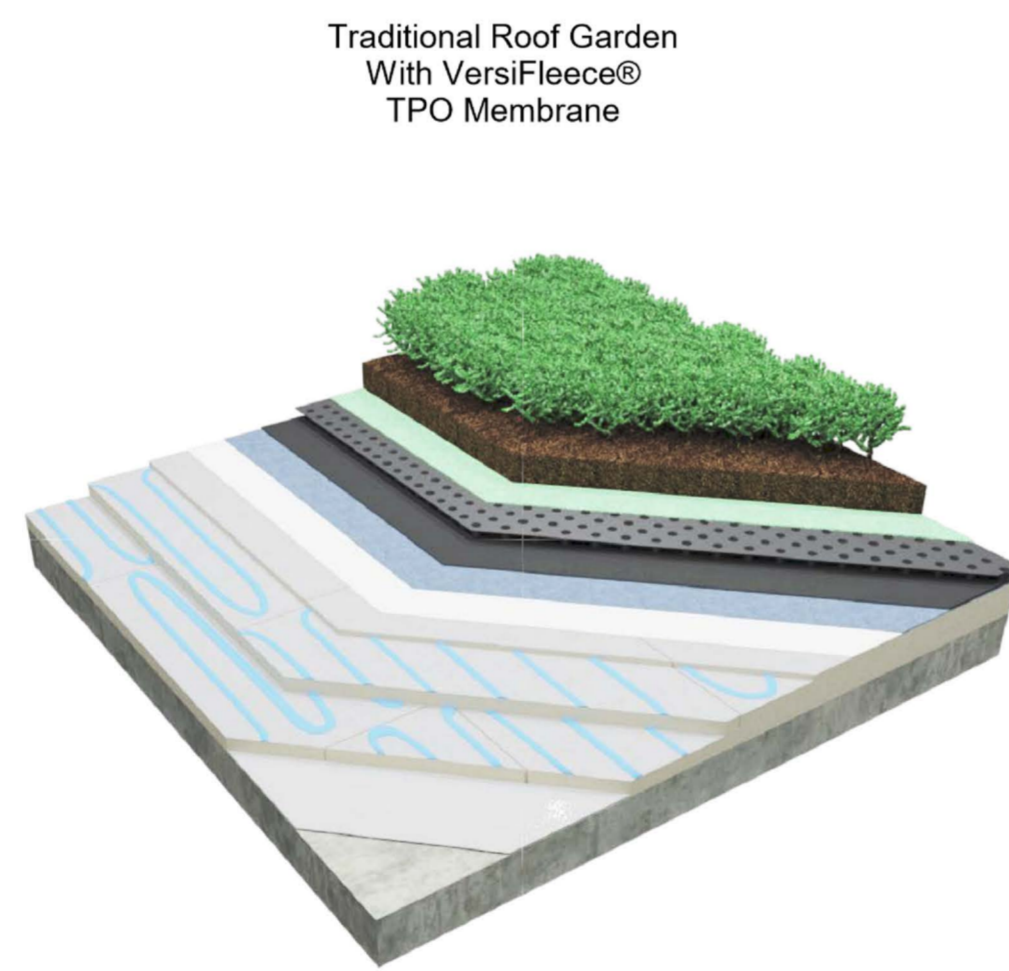

VERSICO
 ROOFING SYSTEMS
ROOF GARDEN
 Roofing Systems
 &
Plaza Paver Systems

Aluminum Drain Boxes

Aluminum Roof Garden Edging

Easy-Bend Aluminum Roof Garden Edging

Carlisle Rubber Pavers

EPDM VEGETATED ROOF TRADITIONAL

PVC VEGETATED ROOF TRADITIONAL

FLEECE PVC VEGETATED ROOF TRADITIONAL

TPO VEGETATED ROOF TRADITIONAL

FLEECE TPO VEGETATED ROOF TRADITIONAL

KEE HP VEGETATED ROOF TRADITIONAL

FLEECE KEE HP VEGETATED ROOF TRADITIONAL