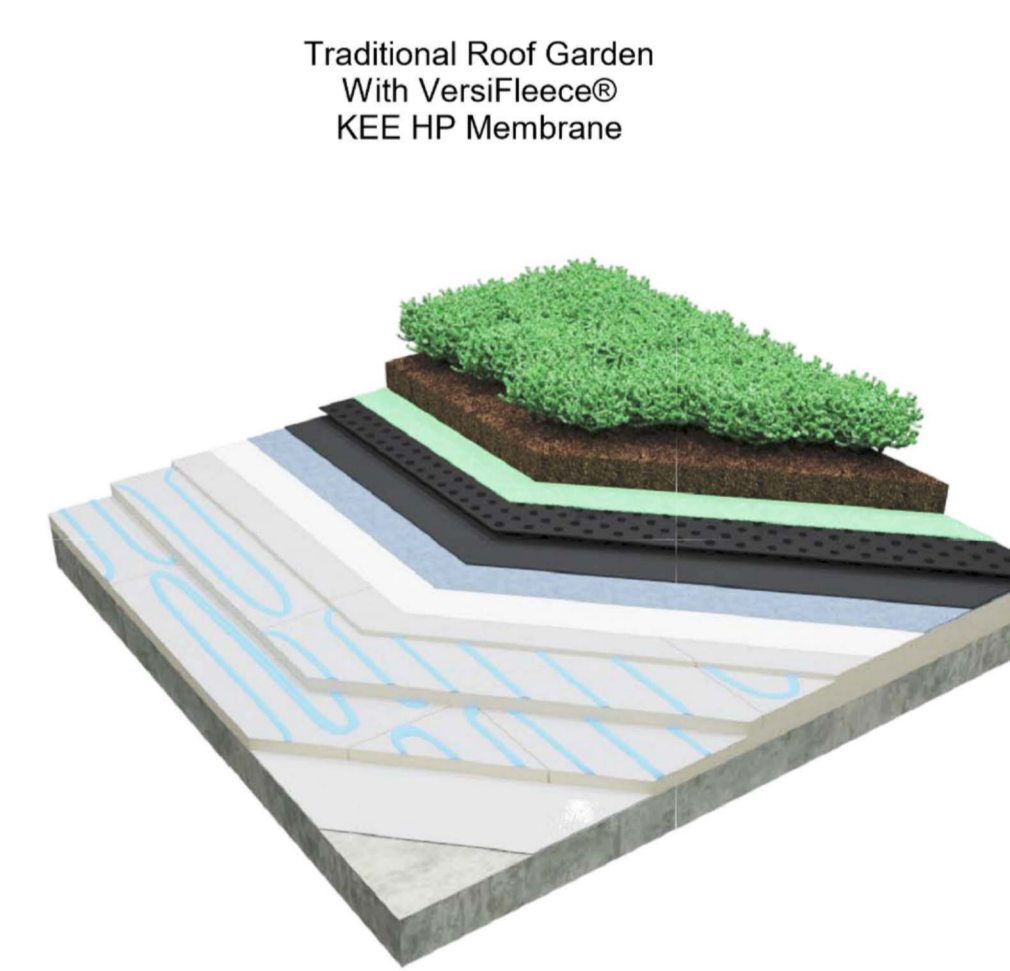

VERSICO
 ROOFING SYSTEMS
ROOF GARDEN
 Roofing Systems
 &
Plaza Paver Systems

Aluminum Drain Boxes

Aluminum Roof Garden Edging

Easy-Bend Aluminum Roof Garden Edging

Carlisle Rubber Pavers

EPDM VEGETATED ROOF TRADITIONAL

PVC VEGETATED ROOF TRADITIONAL

FLEECE PVC VEGETATED ROOF TRADITIONAL

TPO VEGETATED ROOF TRADITIONAL

FLEECE TPO VEGETATED ROOF TRADITIONAL

KEE HP VEGETATED ROOF TRADITIONAL

FLEECE KEE HP VEGETATED ROOF TRADITIONAL