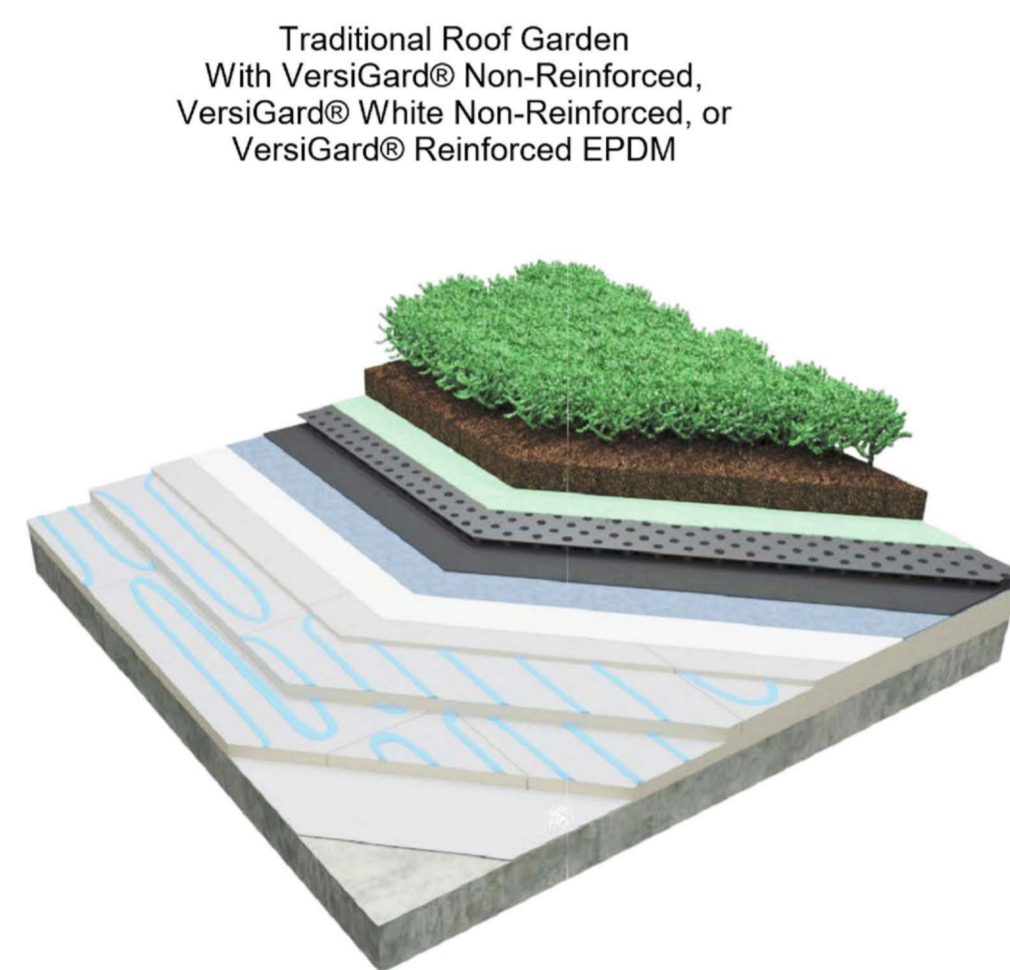

VERSICO
 ROOFING SYSTEMS
ROOF GARDEN
 Roofing Systems
 &
Plaza Paver Systems

Aluminum Drain Boxes

Aluminum Roof Garden Edging

Easy-Bend Aluminum Roof Garden Edging

Carlisle Rubber Pavers

EPDM VEGETATED ROOF TRADITIONAL

PVC VEGETATED ROOF TRADITIONAL

FLEECE PVC VEGETATED ROOF TRADITIONAL

TPO VEGETATED ROOF TRADITIONAL

FLEECE TPO VEGETATED ROOF TRADITIONAL

KEE HP VEGETATED ROOF TRADITIONAL

FLEECE KEE HP VEGETATED ROOF TRADITIONAL