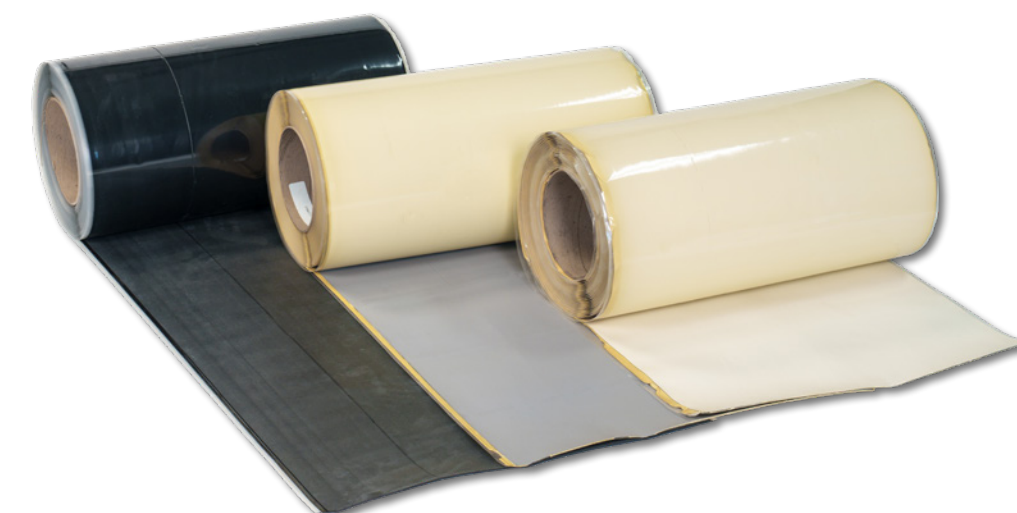

20" Quick-Applied Curb Flashings

Cured 60-mil EPDM membrane pre-cut to 20" wide with full width of Quick-Applied Tape pre-applied. This product provides an efficient way to flash curbs and short walls.

Sizes Available	Product Number	Color
20" x 50'	326491	Black
20" x 50'	330913	White
20" x 50'	357850	Gray
Quantity Per Box:	1 roll