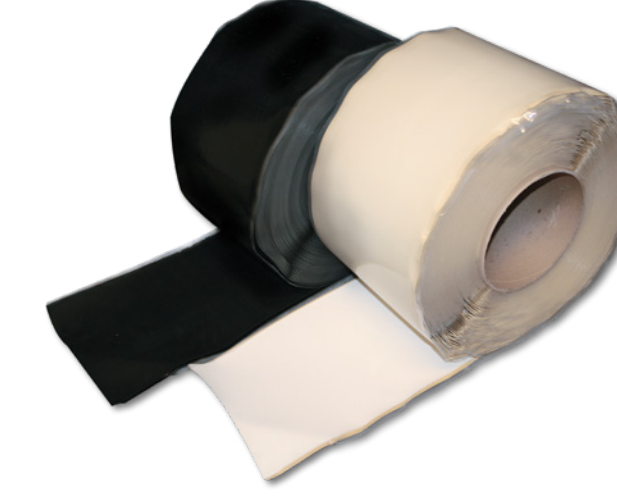

Quick-Applied Curb Flashings

Cured 60-mil EPDM membrane pre-cut to 20" wide with 6" Quick-Applied Tape already applied. This product provides an efficient way to flash curbs and short walls.

Sizes Available	Product Number	Color
20" x 50'	309775	Black
Quantity Per Box:	1 roll	

Quick-Applied RUSS

Reinforced Universal Securement Strip RUSS combines reinforced EPDM with 3"-wide Quick-Applied Tape for additional membrane securement. A 9" version with 3"-wide Quick-Applied Tape on both sides permits securement of perimeter sheeting on mechanically fastened systems.

Cured 60-mil EPDM membrane pre-cut to 20" wide with full width of Quick-Applied Tape pre-applied. This product provides an efficient way to flash curbs and short walls.

Sizes Available	Product Number	Color
20" x 50'	326491	Black
20" x 50'	330913	White
20" x 50'	357850	Gray
Quantity Per Box:	1 roll	

Quick-Applied Cured Cover Strip

Cured 60-mil EPDM membrane laminated to a synthetic rubber adhesive makes this product the optimal solution to overlay seam fastening plates, stripping in metal edgings or making roof repairs.