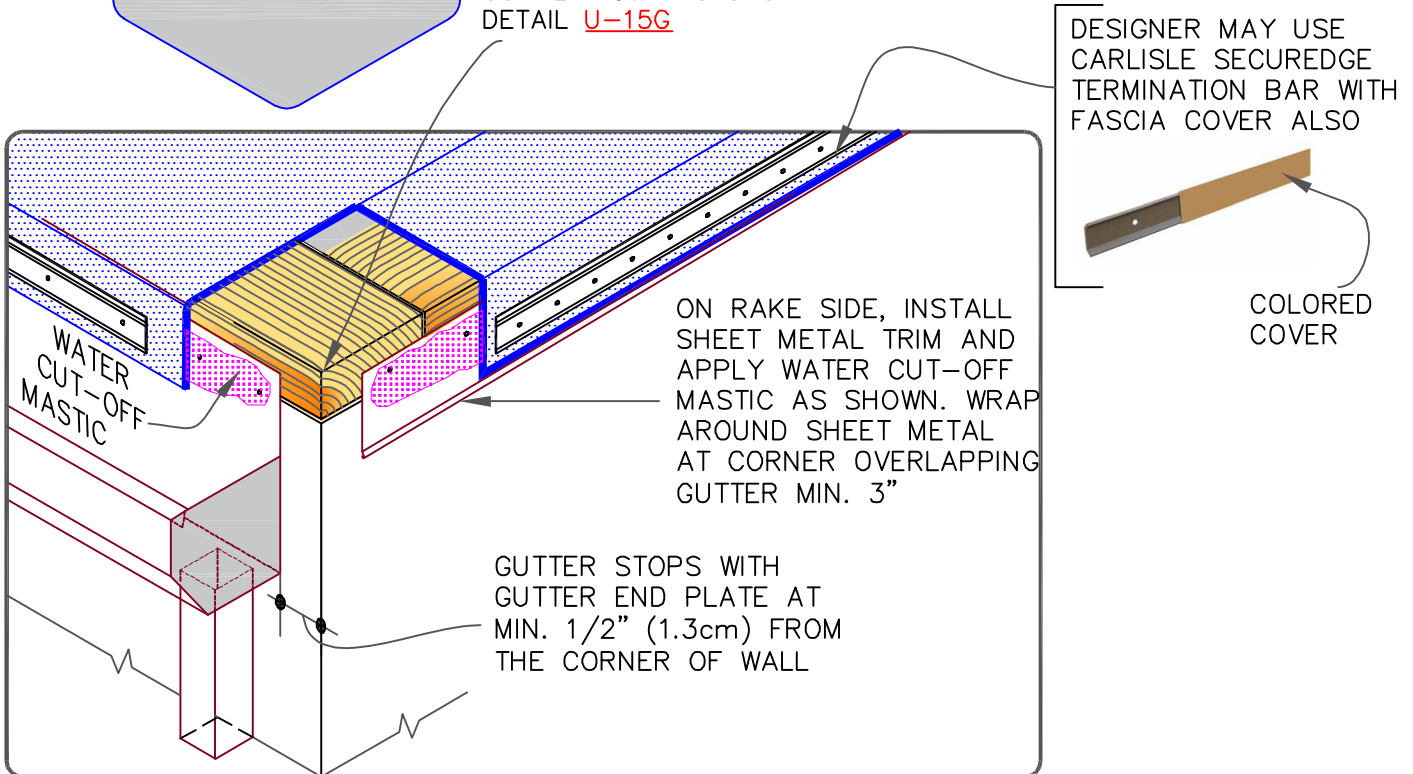

60-MIL (1.52mm) THICK PVC, UNIVERSAL CORNER CAN BE USED FOR AT TOP CORNER. CUT AS SHOWN IN DETAIL [U-15G](#)

METAL BAR EDGE TERMINATION

MAXIMUM WARRANTY: 30 YEARS

DETAIL NO.

U-1C

U (Universal Detail)