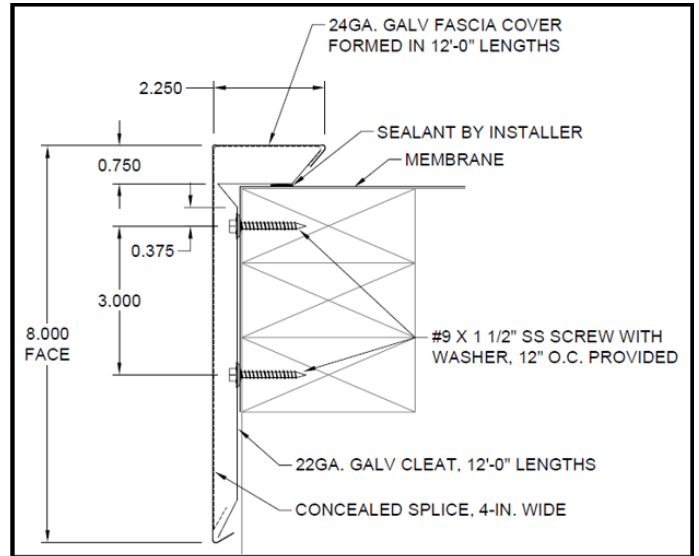

SureTite Snap-On Fascia Cleat

Snap-On Fascia Profile