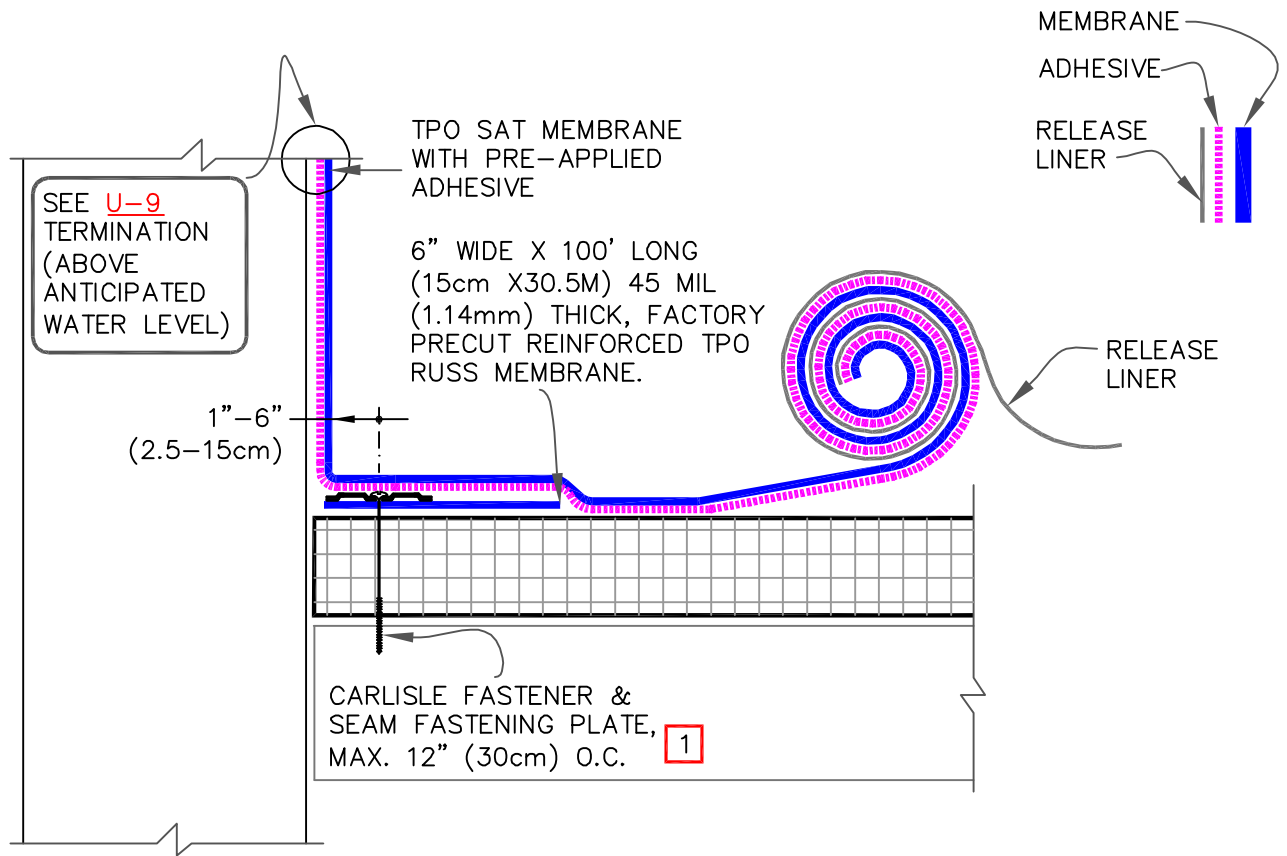

TPO WITH SAT (SELF ADHERING TECHNOLOGY)

NOTE:

1. WIND SPEED GREATER THAN 90 MPH (145 KILOMETERS /HOURS)(40.3 METER PER SECOND) OR PROJECTS WITH 25 OR 30-YEAR WARRANTIES REQUIRE FASTENING @ 6"(15.2cm) O.C.

RUSS (REINFORCED UNIVERSAL SECUREMENT STRIP)

TPO SAT PARAPET FLASHING WITH TPO RUSS

MAXIMUM WARRANTY: 30 YEARS

DETAIL NO.

U-12G