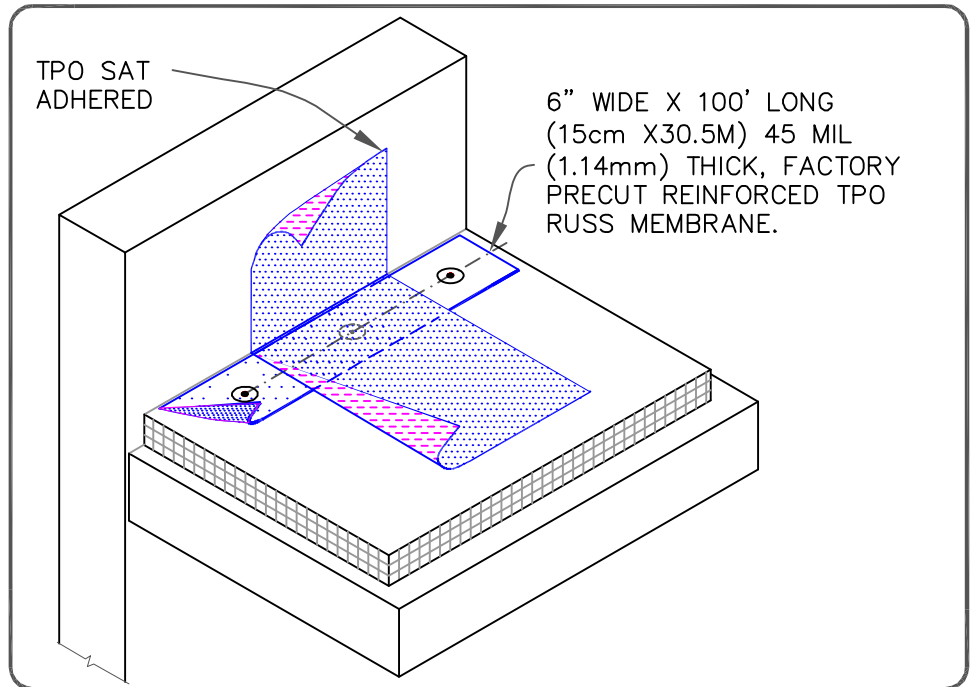

TPO WITH SAT (SELF ADHERING TECHNOLOGY)

NOTE:

1. WIND SPEED GREATER THAN 90 MPH (145 KILOMETERS /HOURS)(40.3 METER PER SECOND) OR PROJECTS WITH 25 OR 30-YEAR WARRANTIES REQUIRE FASTENING @ 6"(15.2cm) O.C.

RUSS (REINFORCED UNIVERSAL SECUREMENT STRIP)

TPO SAT PARAPET FLASHING WITH TPO RUSS

MAXIMUM WARRANTY: 30 YEARS

DETAIL NO.

U-12G